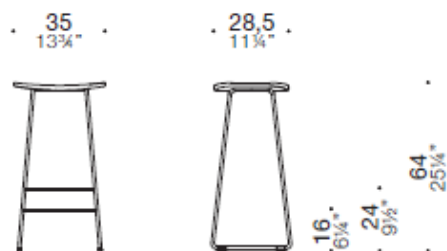

# Light

Design by Thomas Pedersen

Bench or high table stool, with Ø 12 mm metal wire sled base in white or black varnish. For shape and weight, Klejn is an agile and versatile element.

### **Struttura**

Sled base in metal wire Ø 12 mm lacquered in White or Black finish.

## DIMENSIONS

Light, H64 (25 1/4 ") stool

Light, H73 (28 3/4 ") stool