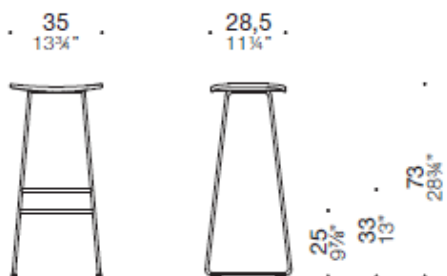

# Light

Design by Thomas Pedersen

Bench or high table stool, with Ø 12 mm metal wire sled base in white or black varnish. For shape and weight, Klejn is an agile and versatile element.

### **Struttura**

Sled base in metal wire Ø 12 mm lacquered in White or Black finish.

### **Seduta**

Seat in white or black nylon.

## DIMENSIONS

Light, H64 (25 1/4 ") stool

Light, H73 (28 3/4 ") stool