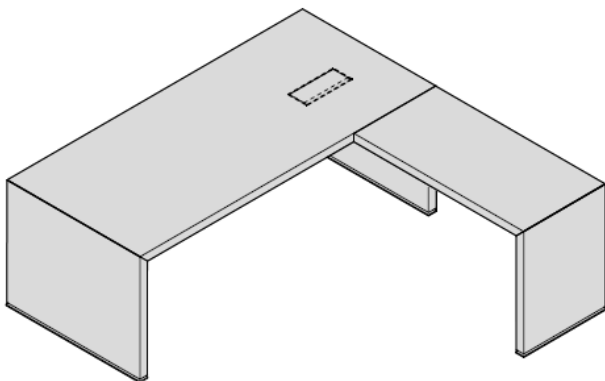

Desk (thickness 4cm) with Modesty Panel panel H60 and return

W180 (70"7/8) x D190 (74"3/4) x H74 (29"1/8)
W210 (82"5/8) x D190 x H 74 (29"1/8)