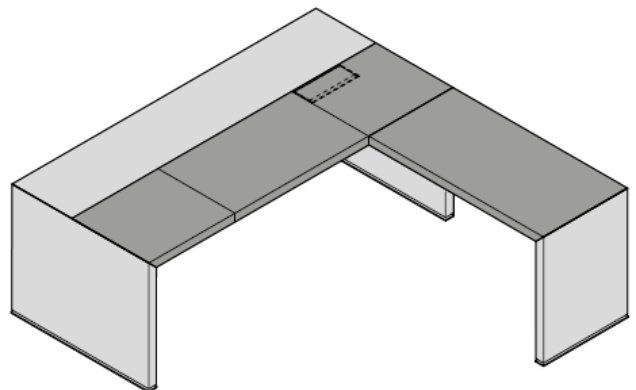

Desk (thickness 4cm) with Modesty Panel panel H60 and return

W180 (70"7/8) x D190 (74"3/4) x H74 (29"1/8)
W210 (82"5/8) x D190 x H 74 (29"1/8)